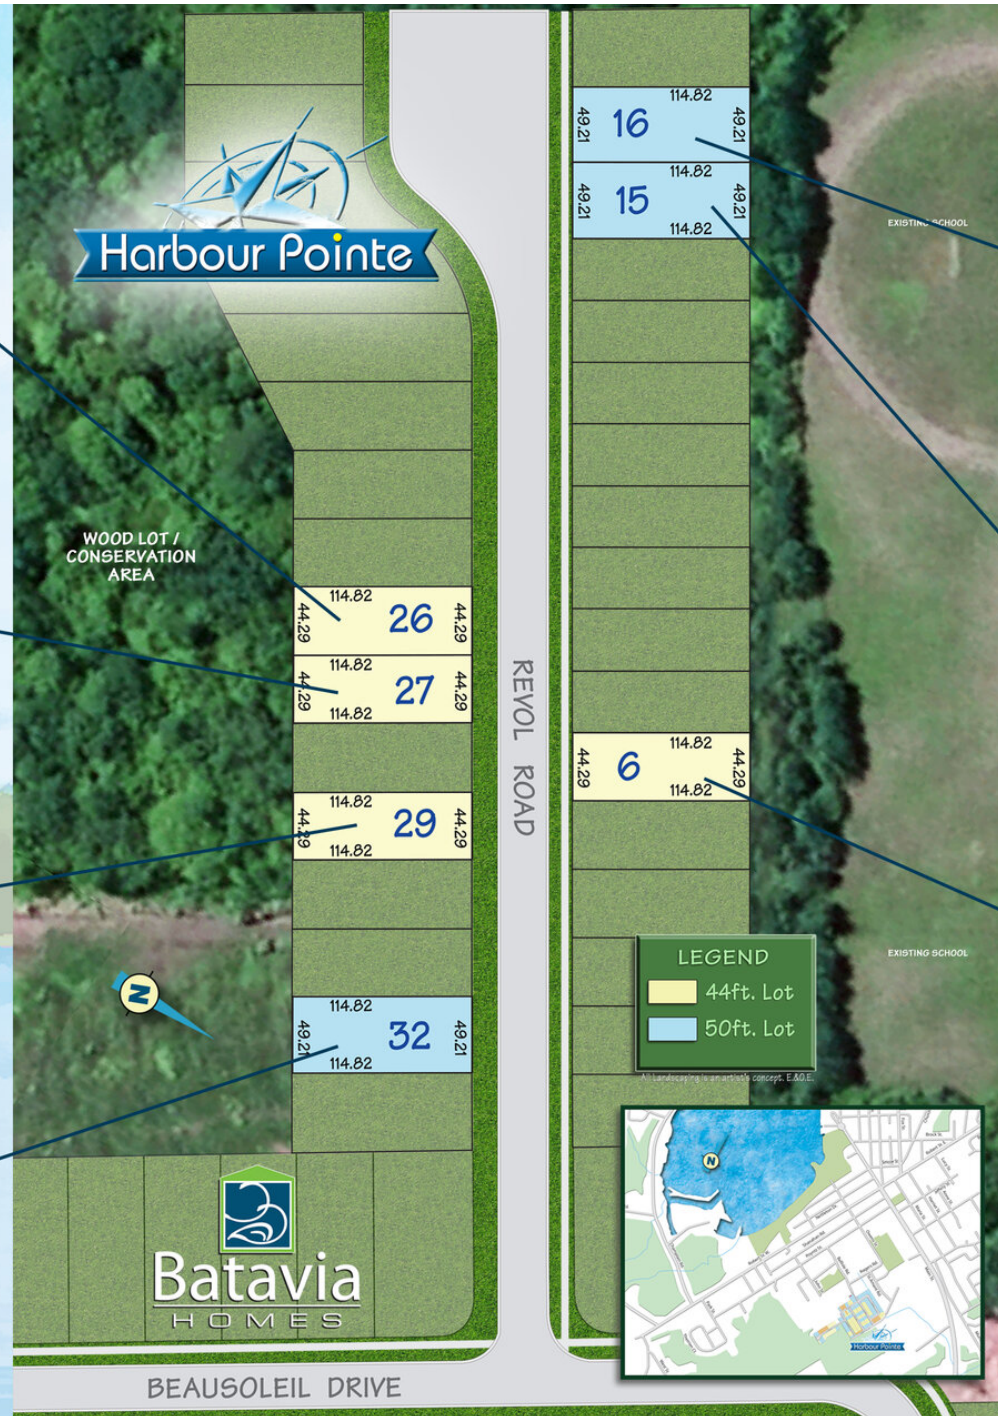

Lancashire Elev. A (w/ OPT. Second Floor)
2410 sq.ft
Lot - 26

Yorkshire Elev. A
1950 sq.ft
Lot - 27

Lancashire Elev. A (w/ OPT. Second Floor)
2410 sq.ft
Lot - 29

Somerset Elev. C (w/ OPT. Main Floor)
1800 sq.ft
Lot - 32

Somerset Elev. C (w/ OPT. Main Floor)
1800 sq.ft
Lot - 16

Lancashire Elev. A
2410 sq.ft
Lot - 15

Glamorgan Elev. B
1550 sq.ft
Lot - 6