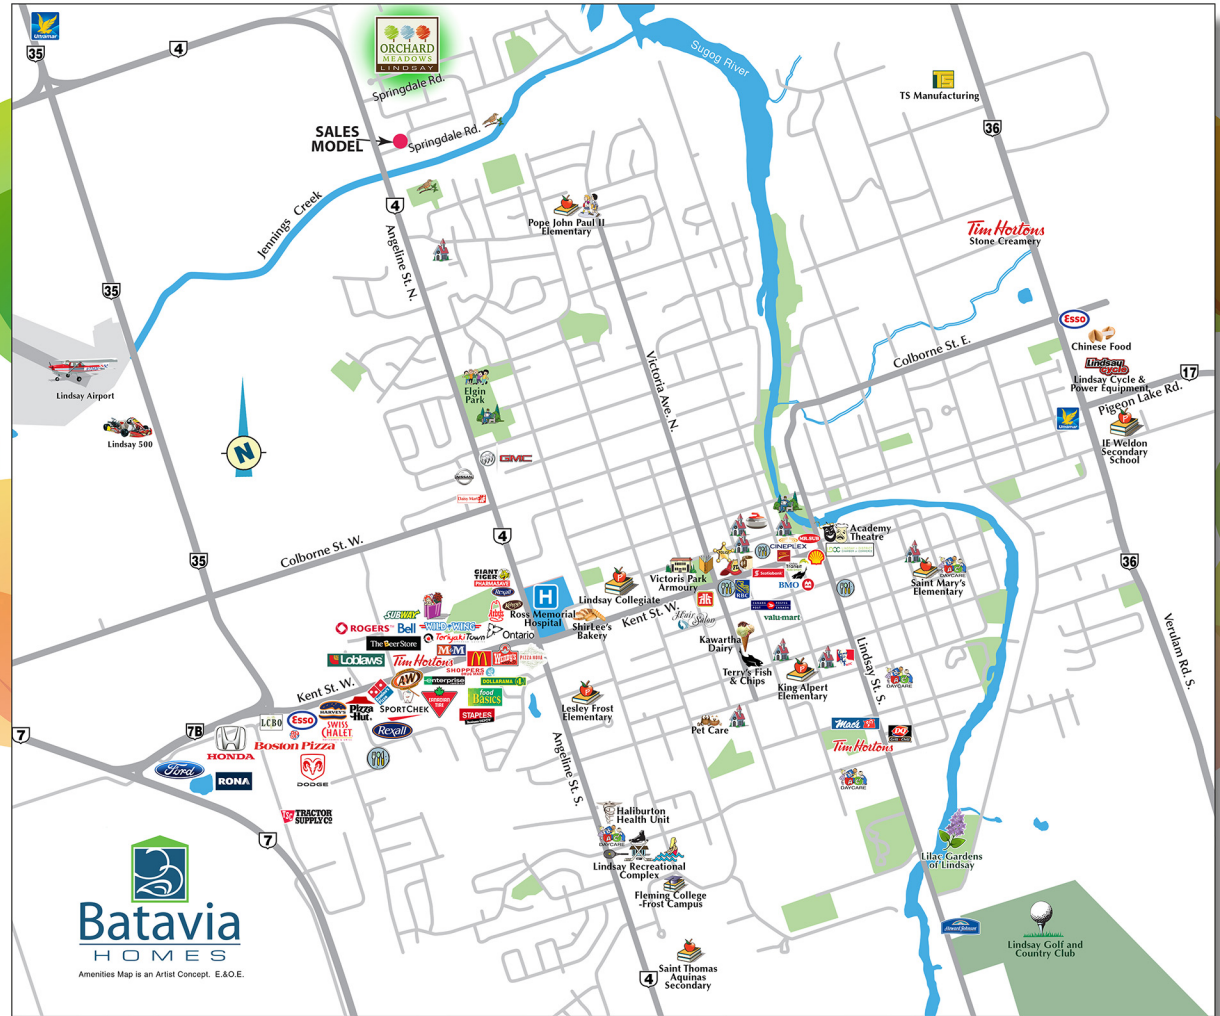

It's all here, yours to discover.