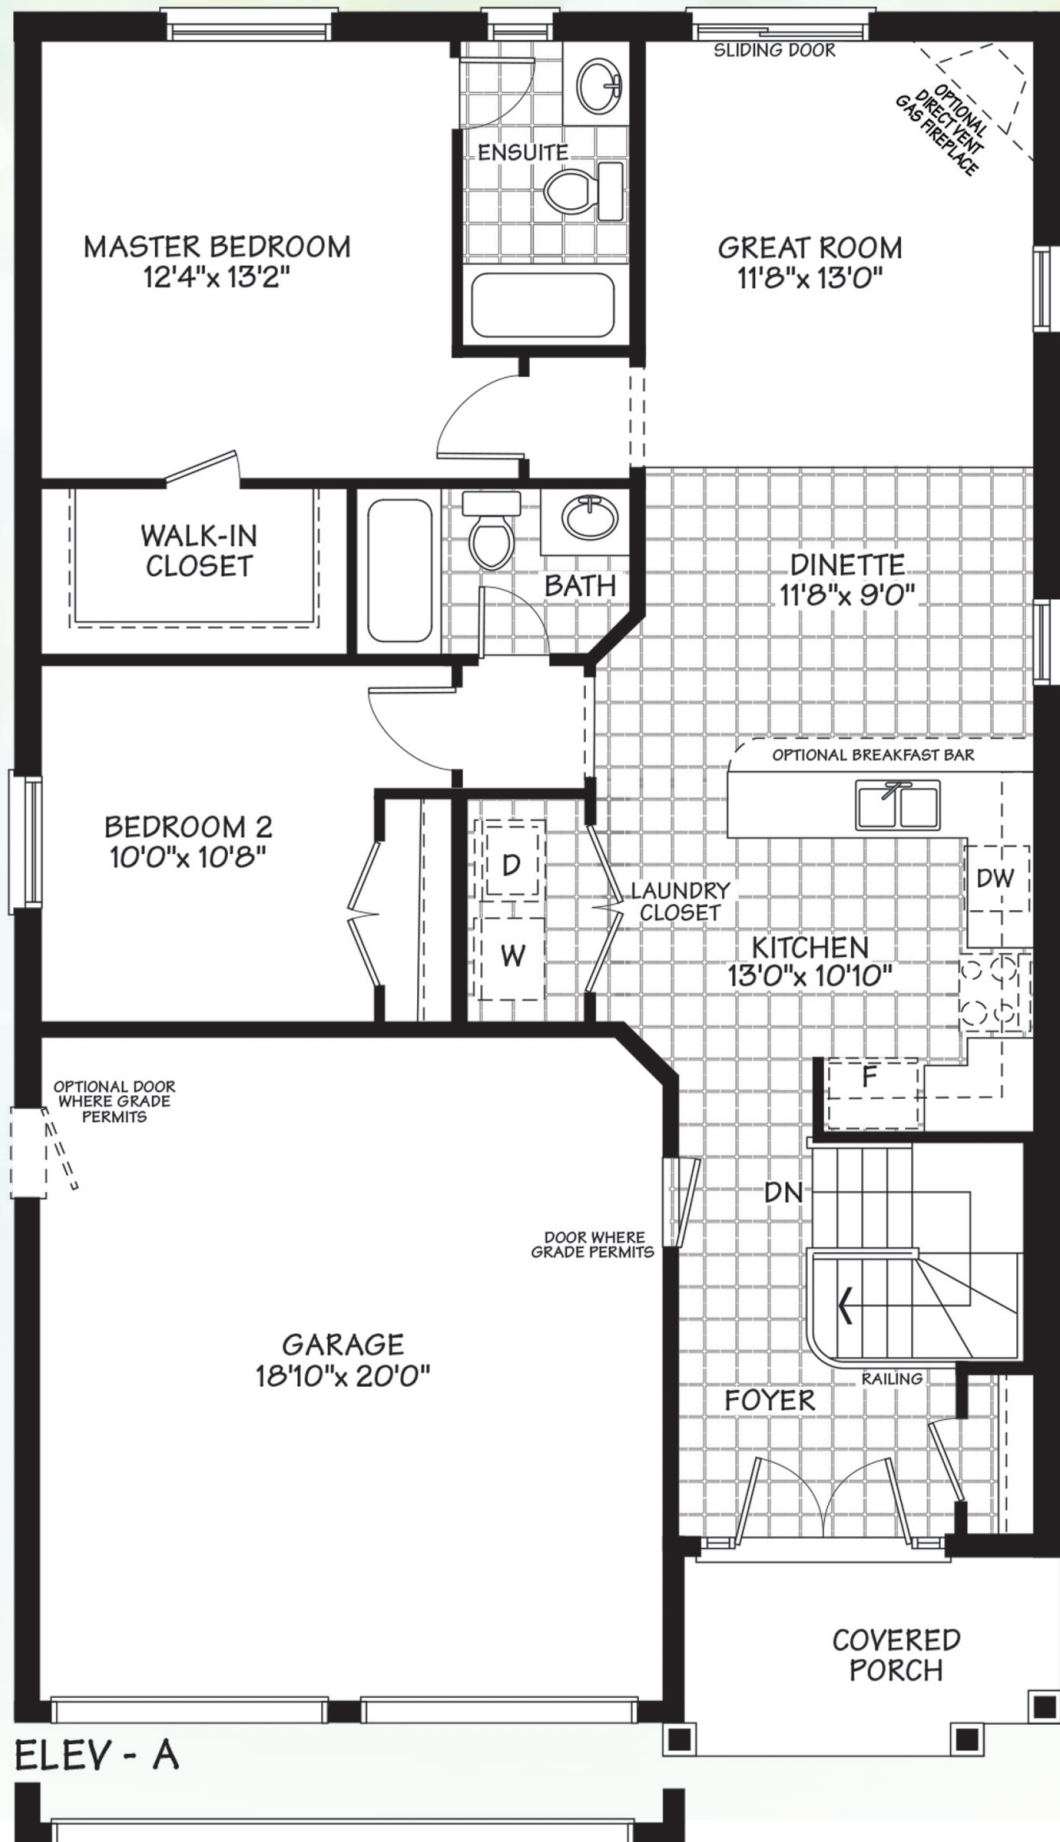

The Norwich -Elev.-A-1160 sq.ft.

ELEV - A

PARTIAL ELEV - B

MAIN FLOOR

ELEV - A & B

BASEMENT

Elevation -A-1160 sq.ft.

Elevation -B-1160 sq.ft.