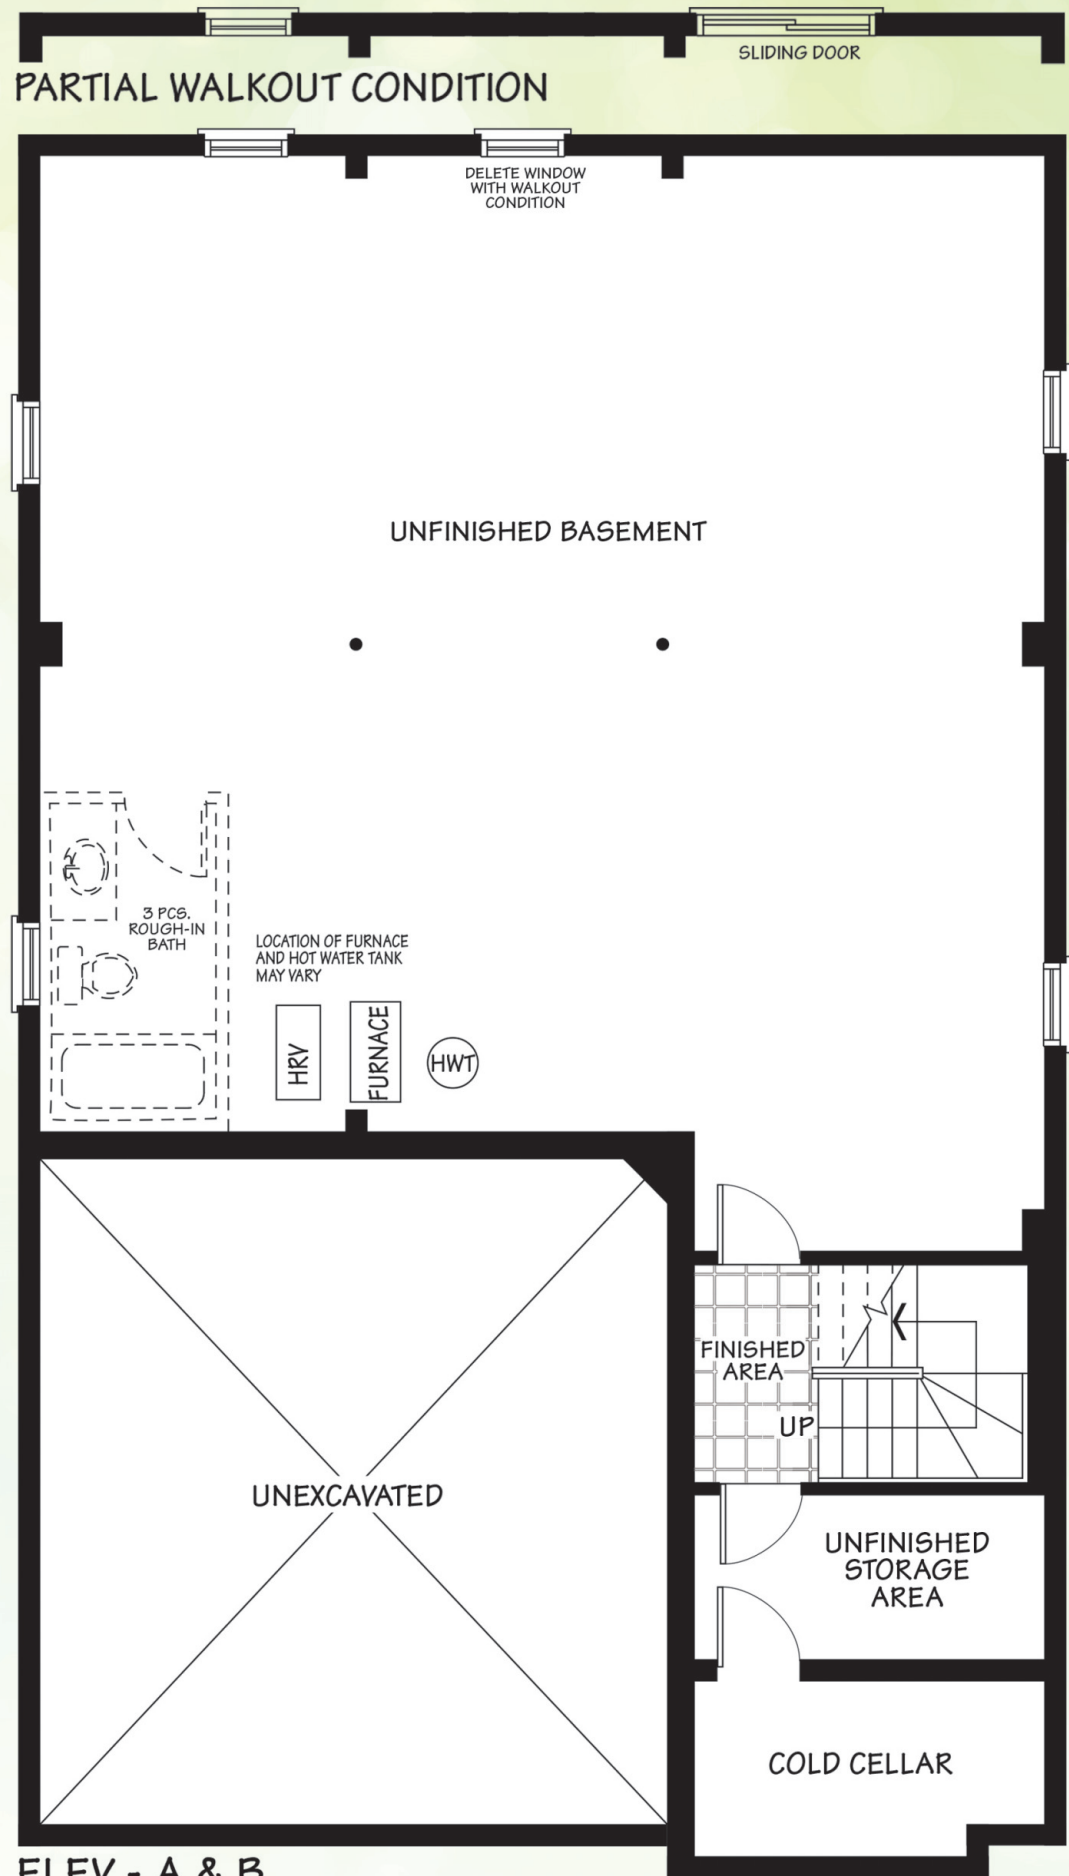

The Norwich -Elev.-A-1160 sq.ft.

ELEV - A

PARTIAL ELEV - B

MAIN FLOOR

ELEV - A & B

BASEMENT

Elevation -A-1160 sq.ft.

Elevation -B-1160 sq.ft.